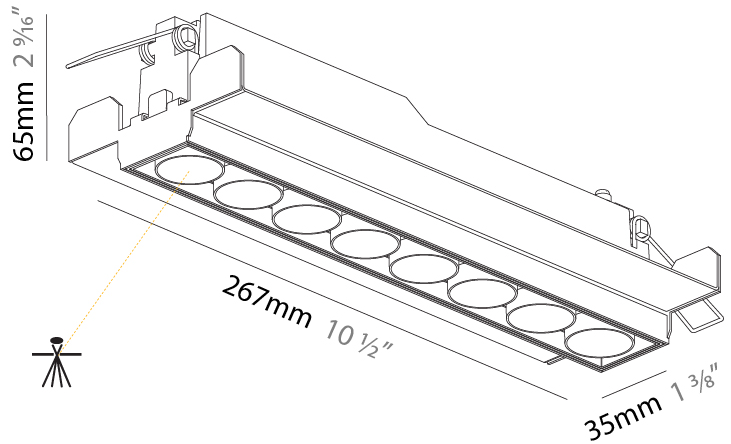

GENERAL

Series: Magiq Micro Dot
Subseries: Magiq 8 Cell Micro-Dot
Brand: Prolicht
Division: Architectural
Mounting Type: Trimless
Mounting Location: Ceiling
Subcategory: Downlight

PHYSICAL

Shape: Rectangle
Length (mm): 267
Length (in): 10 1/2
Width (mm): 35
Width (in): 1 3/8
Height (mm): 64
Height (in): 2 1/2
Ceiling Thickness (mm): 12.5
Ceiling Thickness (in): 1/2
Min. Recessing Depth (mm): 100
Min. Recessing Depth (in): 3 15/16
Light Distribution: Downlight
Weight (kg): 0.737
Weight (lbs): 1.61
Fixture Material: Aluminum Die Cast
Cut-out Measurements: 272mm / 10 11/16" x 42mm / 1 5/8"
Upon Request: Unique Ceiling Thickness

ELECTRICAL

Lamp Type: LED (Zhaga Standard)
Input Wattage (W): 30.2
Total Output Wattage (W): 25.9
Dimming: Tri-Mode (Non-Dimming and Phase Dimming (120Vac only) and 0-10V Dimming)
Driver Included: No
Driver Location: Remote
Driver Type: Constant Current - Universal
Driver Class: Class 2
Input Voltage (V): 120 - 277
Constant Current (MA): 1050

LED

Number of LEDs: 8
Color Temperature (°K): 2700 / 3000 / 3500 / 4000
Max. Delivered Lumen (lm): 1281 / 1388 / 1412 / 1441
Nominal Lumen (lm): 1761 / 1908 / 1941 / 1980
CRI: >90 CRI
Lamp Life (hrs): 50000
Upon Request: Special Color Temperature

OPTICAL

Optic°: 21 / 38
Upon Request: Special Beam Angles

RATINGS AND CERTIFICATIONS

Certified By: CSA Certified to UL and CSA Standards
IP rating: IP20

272mm x 42mm
10 11/16" x 1 5/8"
100mm
3 15/16"
12 1/2mm
1/2"