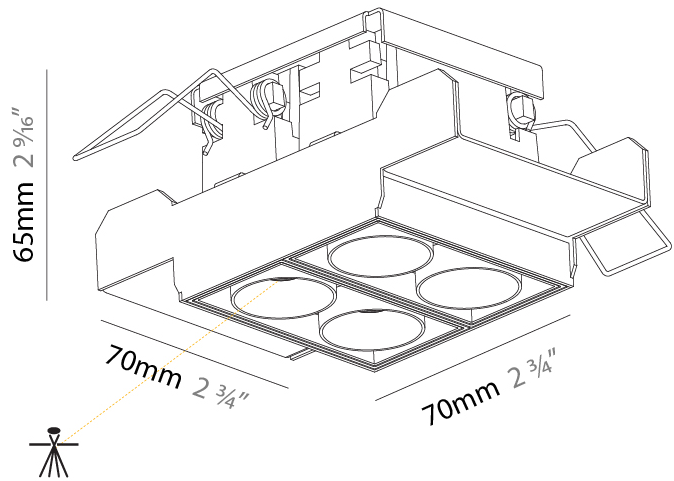

GENERAL

Series: Magiq Micro Dot
Subseries: Magiq 2x2 Cell Micro-Dot
Brand: Prolicht
Division: Architectural
Mounting Type: Trimless
Mounting Location: Ceiling
Subcategory: Downlight

PHYSICAL

Shape: Square
Length (mm): 70
Length (in): 2 ¾
Width (mm): 70
Width (in): 2 ¾
Height (mm): 65
Height (in): 2 9/16
Ceiling Thickness (mm): 12.5
Ceiling Thickness (in): 1/2
Min. Recessing Depth (mm): 100
Min. Recessing Depth (in): 3 15/16
Light Distribution: Downlight
Weight (kg): 0.428
Weight (lbs): 0.94
Fixture Material: Aluminum Die Cast
Cut-out Measurements: 82mm / 3 1/4" x 42mm / 1 5/8"
Upon Request: Unique Ceiling Thickness

ELECTRICAL

Lamp Type: LED (Zhaga Standard)
Input Wattage (W): 14.3
Total Output Wattage (W): 13.2
Dimming: Tri-Mode (Non-Dimming and Phase Dimming (120Vac only) and 0-10V Dimming)
Driver Included: No
Driver Location: Recessed Housing
Driver Type: Constant Current - Universal
Driver Class: Class 2
Housing: See components
Input Voltage (V): 120 - 277
Constant Current (MA): 1050

LED

Number of LEDs: 4
Color Temperature (°K): 2700 / 3000 / 4000
Max. Delivered Lumen (lm): 640 / 677 / 698
Nominal Lumen (lm): 880 / 930 / 960
CRI: >90 CRI
Lamp Life (hrs): 50000
Upon Request: Special Color Temperature

OPTICAL

Optic°: 22 / 38
Upon Request: Special Beam Angles

RATINGS AND CERTIFICATIONS

Certified By: CSA Certified to UL and CSA Standards
IP rating: IP20