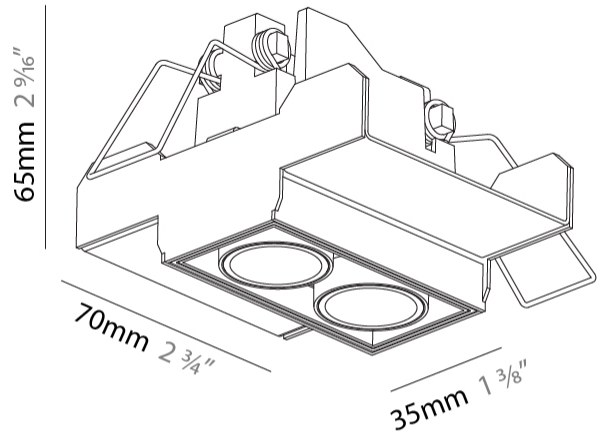

GENERAL

Series: Magiq Micro Dot
Subseries: Magiq 2 Cell Micro-Dot
Brand: Prolicht
Division: Architectural
Mounting Type: Trimless
Mounting Location: Ceiling
Subcategory: Downlight

PHYSICAL

Shape: Rectangle
Length (mm): 70
Length (in): 2 ¾
Width (mm): 35
Width (in): 1 ⅜
Height (mm): 65
Height (in): 2 ⅞
Ceiling Thickness (mm): 12.5
Ceiling Thickness (in): 1/2
Min. Recessing Depth (mm): 100
Min. Recessing Depth (in): 3 ⅝
Light Distribution: Downlight
Weight (kg): 0.241
Weight (lbs): 0.53
Fixture Finish: BLK
Fixture Material: Aluminum Die Cast
Cut-out Measurements: 82mm / 3 1/4" x 42mm / 1 5/8"
Upon Request: Unique Ceiling Thickness

ELECTRICAL

Lamp Type: LED (Zhaga Standard)
Input Wattage (W): 9
Total Output Wattage (W): 6.6
Dimming: Tri-Mode (Non-Dimming and Phase Dimming (120Vac only) and 0-10V Dimming)
Driver Included: No
Driver Location: Remote
Driver Type: Constant Current - Universal
Driver Class: Class 2
Input Voltage (V): 120 - 277
Constant Current (MA): 1050

LED

Number of LEDs: 2
Color Temperature (°K): 2700 / 3000 / 3500 / 4000
Max. Delivered Lumen (lm): 320 / 349 / 357 / 364
Nominal Lumen (lm): 440 / 465 / 470 / 480
CRI: >90 CRI
Lamp Life (hrs): 50000
Upon Request: Special Color Temperature

OPTICAL

Optic°: 22 / 38
Upon Request: Special Beam Angles

RATINGS AND CERTIFICATIONS

Certified By: CSA Certified to UL and CSA Standards
IP rating: IP20